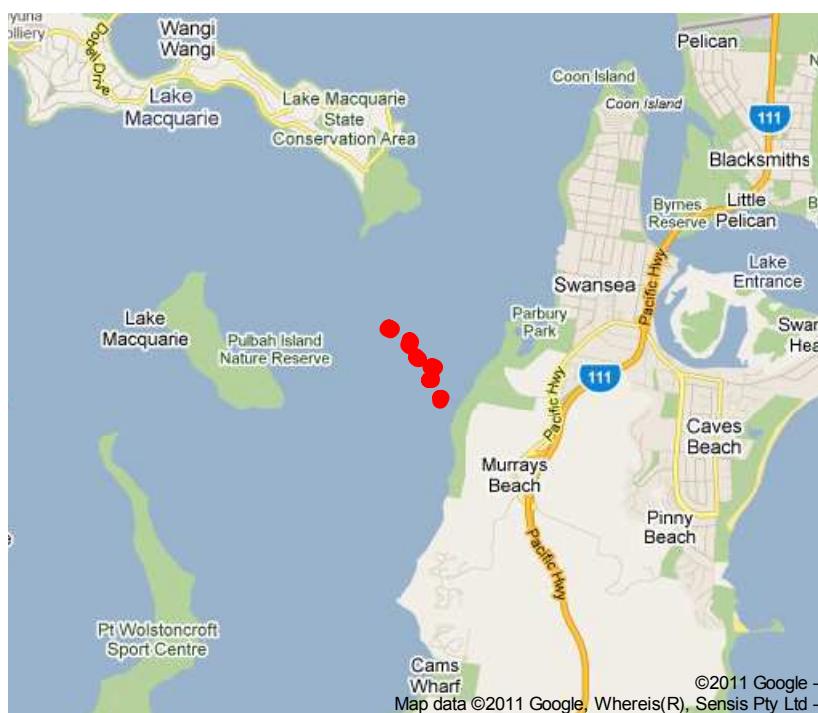

Lake Macquarie - Galgabba Point artificial reef coordinates & location map

View

[Open interactive map on Google Maps.](#) (You will need Javascript enabled).

Reef	Central Mark	Corner Marks
1	33°05.604'S 151°36.612'E	33°05.614'S 151°36.616'E
		33°05.605'S 151°36.602'E
		33°05.597'S 151°36.607'E
		33°05.606'S 151°36.624'E
2	33°05.680'S 151°36.738'E	33°05.697'S 151°36.738'E
		33°05.670'S 151°36.748'E
		33°05.666'S 151°36.739'E
		33°05.692'S 151°36.728'E
3	33°05.764'S 151°36.790'E	33°05.755'S 151°36.787'E
		33°05.759'S 151°36.782'E
		33°05.773'S 151°36.791'E
		33°05.770'S 151°36.799'E
4	33°05.814'S 151°36.891'E	33°05.807'S 151°36.885'E
		33°05.813'S 151°36.877'E
		33°05.822'S 151°36.899'E
		33°05.817'S 151°36.905'E
5	33°05.880'S 151°36.879'E	33°05.879'S 151°36.870'E
		33°05.885'S 151°36.874'E
		33°05.884'S 151°36.888'E
		33°05.875'S 151°36.881'E
6	33°05.985'S 151°36.942'E	33°05.978'S 151°36.949'E
		33°05.976'S 151°36.942'E
		33°05.990'S 151°36.933'E
		33°05.997'S 151°36.942'E